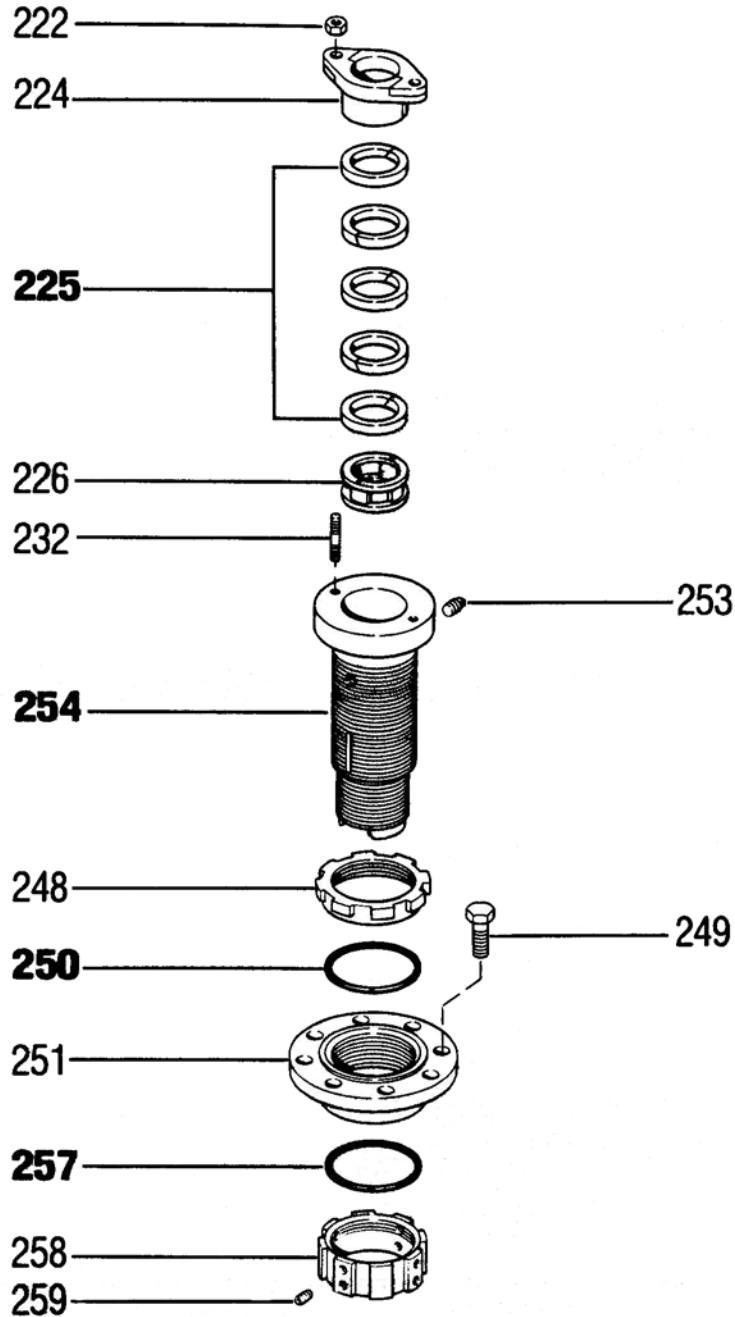

AURORA 1110-1120-1160 SERIES REPAIR PARTS LIST PACKED TUBE TENSION ASSEMBLY

BOLD FACE PIECE NUMBERS INDICATE RECOMMENDED SPARE PARTS

© 1976 AURORA PUMP, NORTH AURORA, ILLINOIS