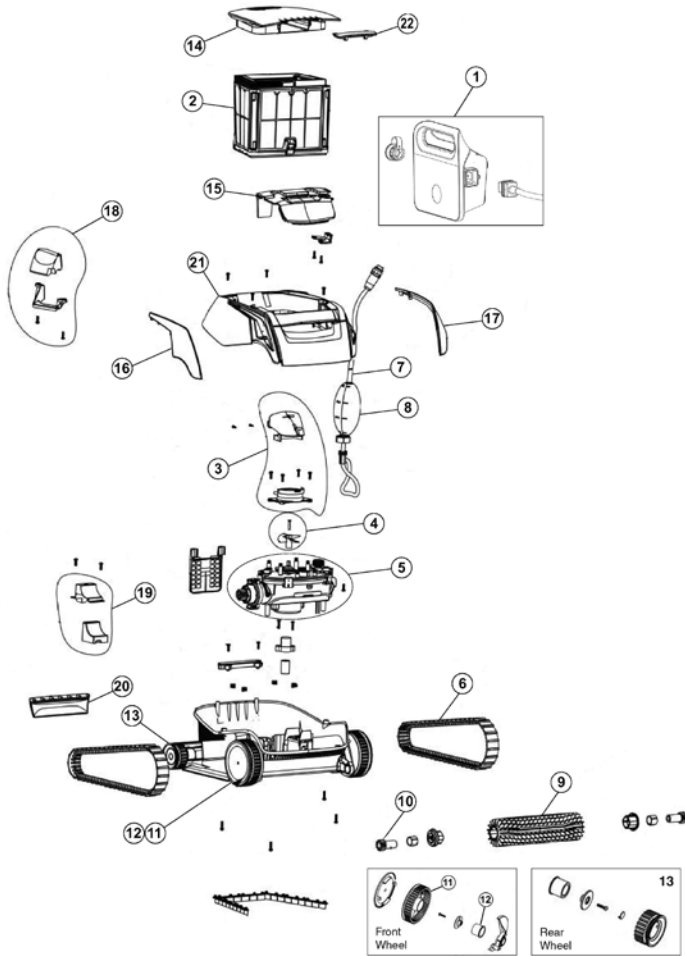

## CLEANER REPLACEMENT PARTS

| Item                          | Part No. | Description                       |
|-------------------------------|----------|-----------------------------------|
| <b>PROWLER 910/WARRIOR SL</b> |          |                                   |
| 1                             | 360337   | Power Supply                      |
| 2                             | 360496   | Filter Assembly                   |
| 3                             | 360339   | Impeller Cover                    |
| 4                             | 360340   | Impeller                          |
| 5                             | 360341   | Motor Unit                        |
| 6                             | 360342   | Track                             |
| 7                             | 360343   | Communication Cable               |
| 8                             | 360344   | Cable Float                       |
| 9                             | 360345   | Active Brush                      |
| 10                            | 360346   | Brush Mounting                    |
| 11                            | 360381   | Front Wheel                       |
| 12                            | 360388   | Front Wheel Bushing               |
| 13                            | 360348   | Rear Wheel Assembly               |
| 14                            | 360349   | Filter Cover, Prowler 910         |
| 14                            | 360521   | Filter Cover, Warrior SL          |
| 15                            | 360350   | Intermediate Cove                 |
| 16                            | 360351   | Side Cover, Right                 |
| 17                            | 360352   | Side Cover, Left                  |
| 18                            | 360354   | Internal Top Float and Housing    |
| 19                            | 360355   | Internal Bottom Float and Housing |
| 20                            | 360356   | Float Rubber Cover                |
| 21                            | 360358   | External Housing, Prowler 910     |
| 21                            | 360498   | External Housing, Warrior SL      |
| 22                            | 360359   | Latch                             |
| <b>NOT SHOWN</b>              |          |                                   |
|                               | 360039   | Prowler Tester Power Supply       |
|                               | 360518   | Prowler 900s Dealer Service Pack  |