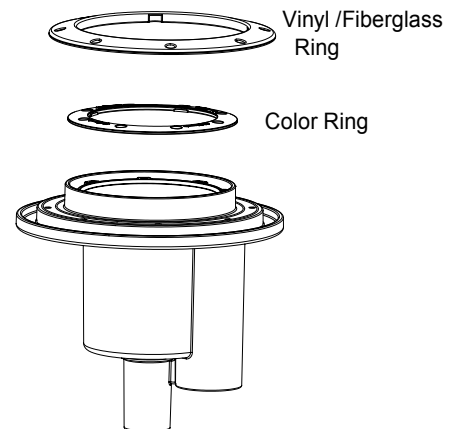

All Pentair UL Listed underwater lights are certified for use in fresh water with up to 6,000 ppm salinity.

See page 591 for replacement parts.